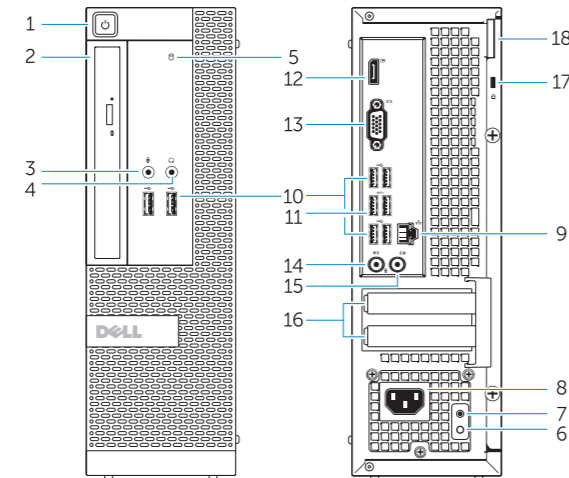

# Features

Fitur | Funciones

OptiPlex 3020 MT

OptiPlex 3020 SFF

1. Power button/Power light
2. Optical-drive/hard-drive bay
3. Microphone connector
4. Headphone connector
5. Hard-drive activity light
6. Power-supply diagnostic light
7. Power-supply diagnostic button
8. Power cable connector
9. Network connector
10. USB 2.0 connector
11. USB 3.0 connector
12. DisplayPort connector
13. VGA connector
14. Line-in/microphone connector
15. Line-out connector
16. Expansion card slots
17. Security cable slot
18. Padlock ring